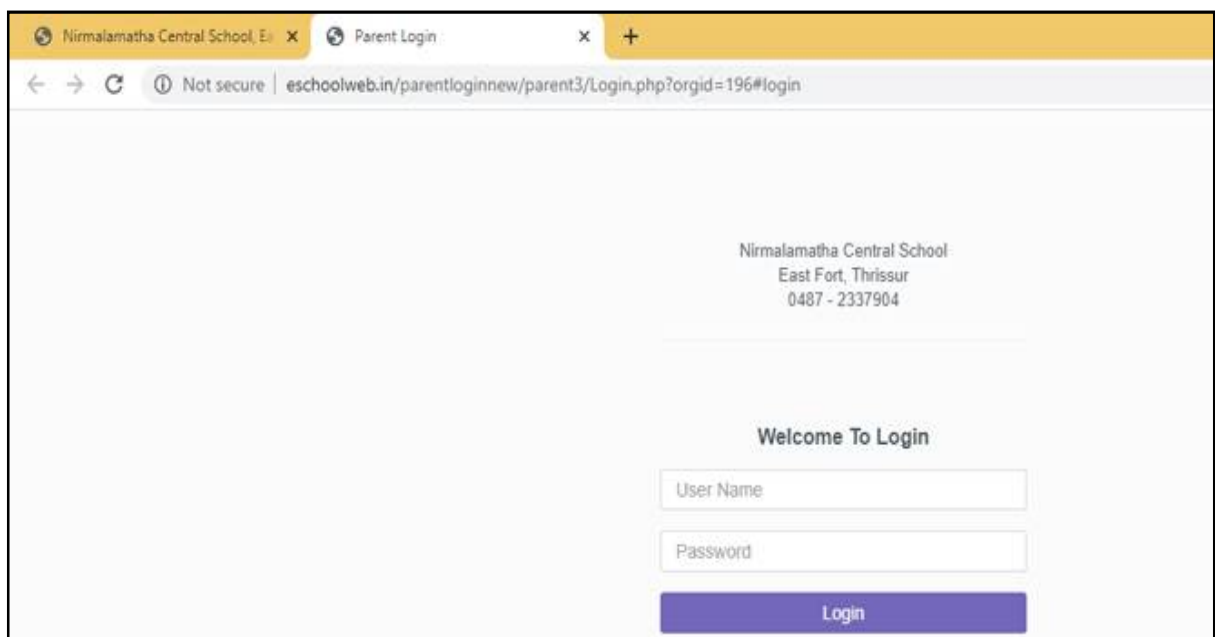

Website www.nirmalamatha.edu.in

Step-1

Step-2

Step -3

*Enter the username and password to make the payment **

- The username and password will be sent to the registered mobile numbers/e-mail by 10:00 am on 13th December 2022.***