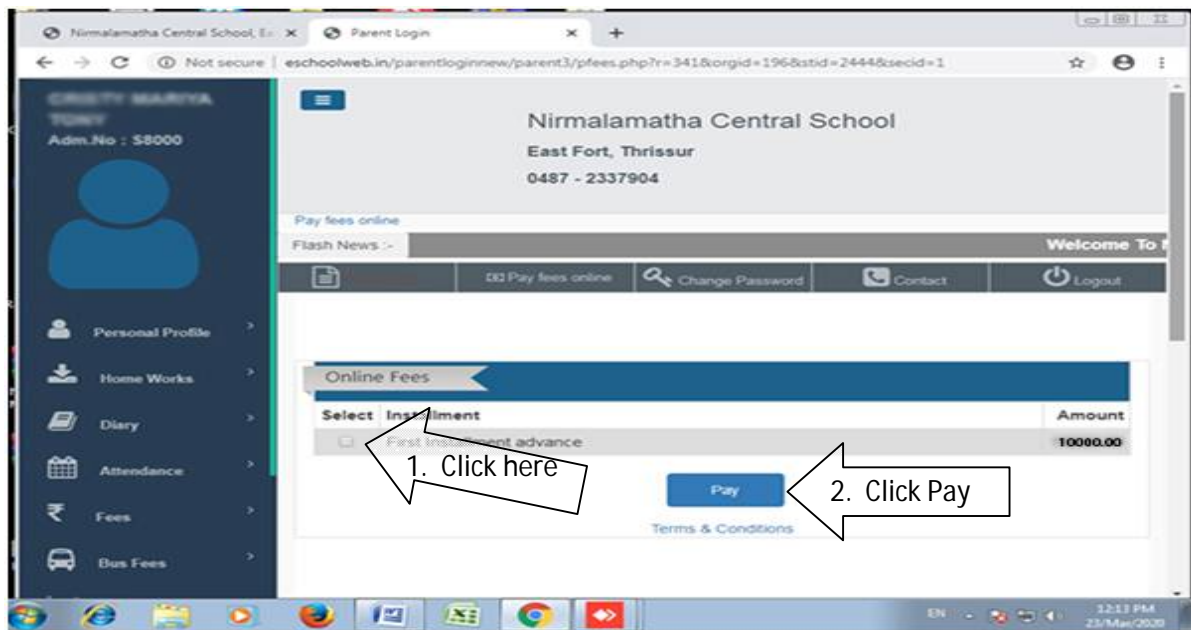

Step -6

* Further details will be intimated in person (contact: 0487-2337904, 2321203).

List of Successful Candidates Bio-Maths

Sl No	App No	Name of the Applicant
1.	NM/BM 124	Aaron V Jovel
2.	NM/BM 112	Alan C Joy
3.	NM/BM 120	Alha Mariya Jomon
4.	NM/BM 102	Anjali Vinu
5.	NM/BM 131	Avantika Unni
6.	NM/BM 125	Caroline Elz Yesudas
7.	NM/BM 127	Emmanuel Jeevan
8.	NM/BM 114	Finu Shaju
9.	NM/BM 130	Henin Mariah P A
10.	NM/BM 121	Jewelna Geon
11.	NM/BM 109	Joan Joseph
12.	NM/BM 107	Liya Tony
13.	NM/BM 101	Mariya Merlin
14.	NM/BM 132	Niharika Raleesh
15.	NM/BM 126	Tannmay Deepak
16.	NM/BM 135	Shivani S Menon