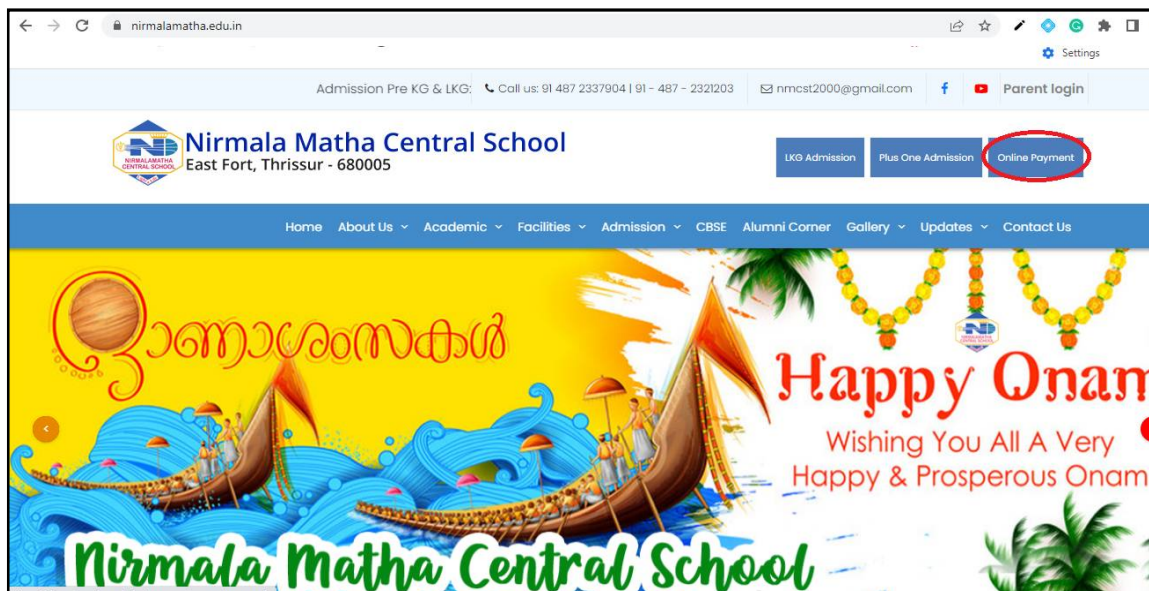

List of Successful Candidates

- Successful candidates who desire to join the institution have to confirm their admission by paying the first instalment of fees amounting **Rs.10,000/-** from 13th to 16th December 2022.
- **The username and password will be sent to the registered mobile numbers/e-mail by 10:00 am on 13th December 2022.**
- If the Candidate fails to fulfil the specified criteria on production of the copy of the original mark list the amount will be refunded. Qualified candidates shall take admission within two days after the publication of the results of the class Xth Board Examination.
- Amount can be paid **Online**

Website www.nirmalamatha.edu.in

Step-1