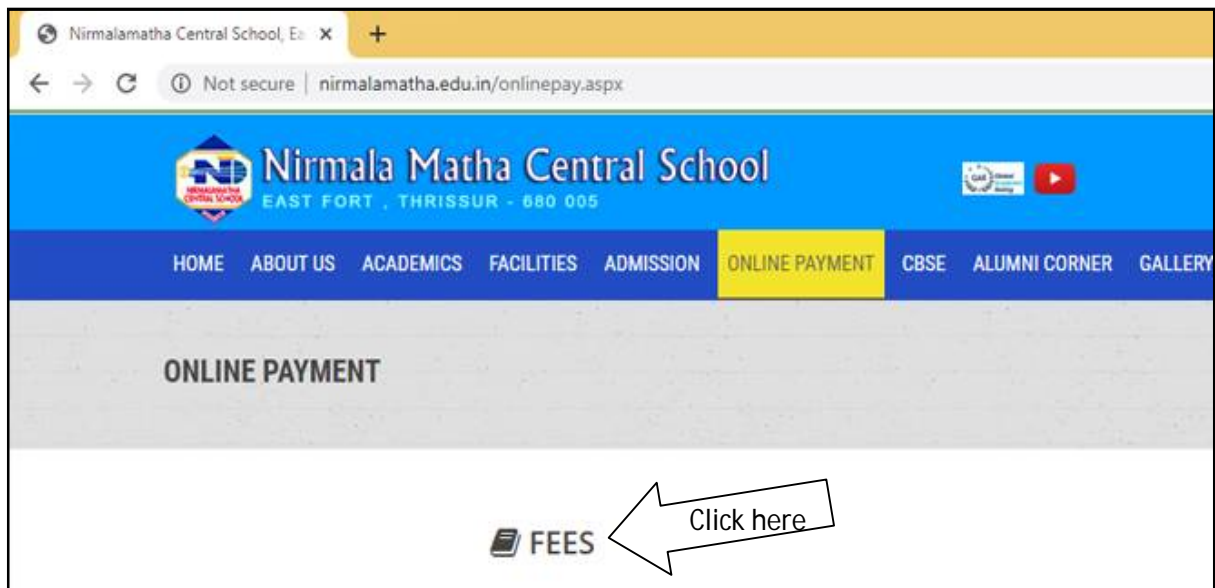

Step-2

Step -3

Enter the username and password to make the payment *

- ***• The username and password will be sent to the registered mobile numbers/e-mail by 10:00 am on 13th December 2022.***